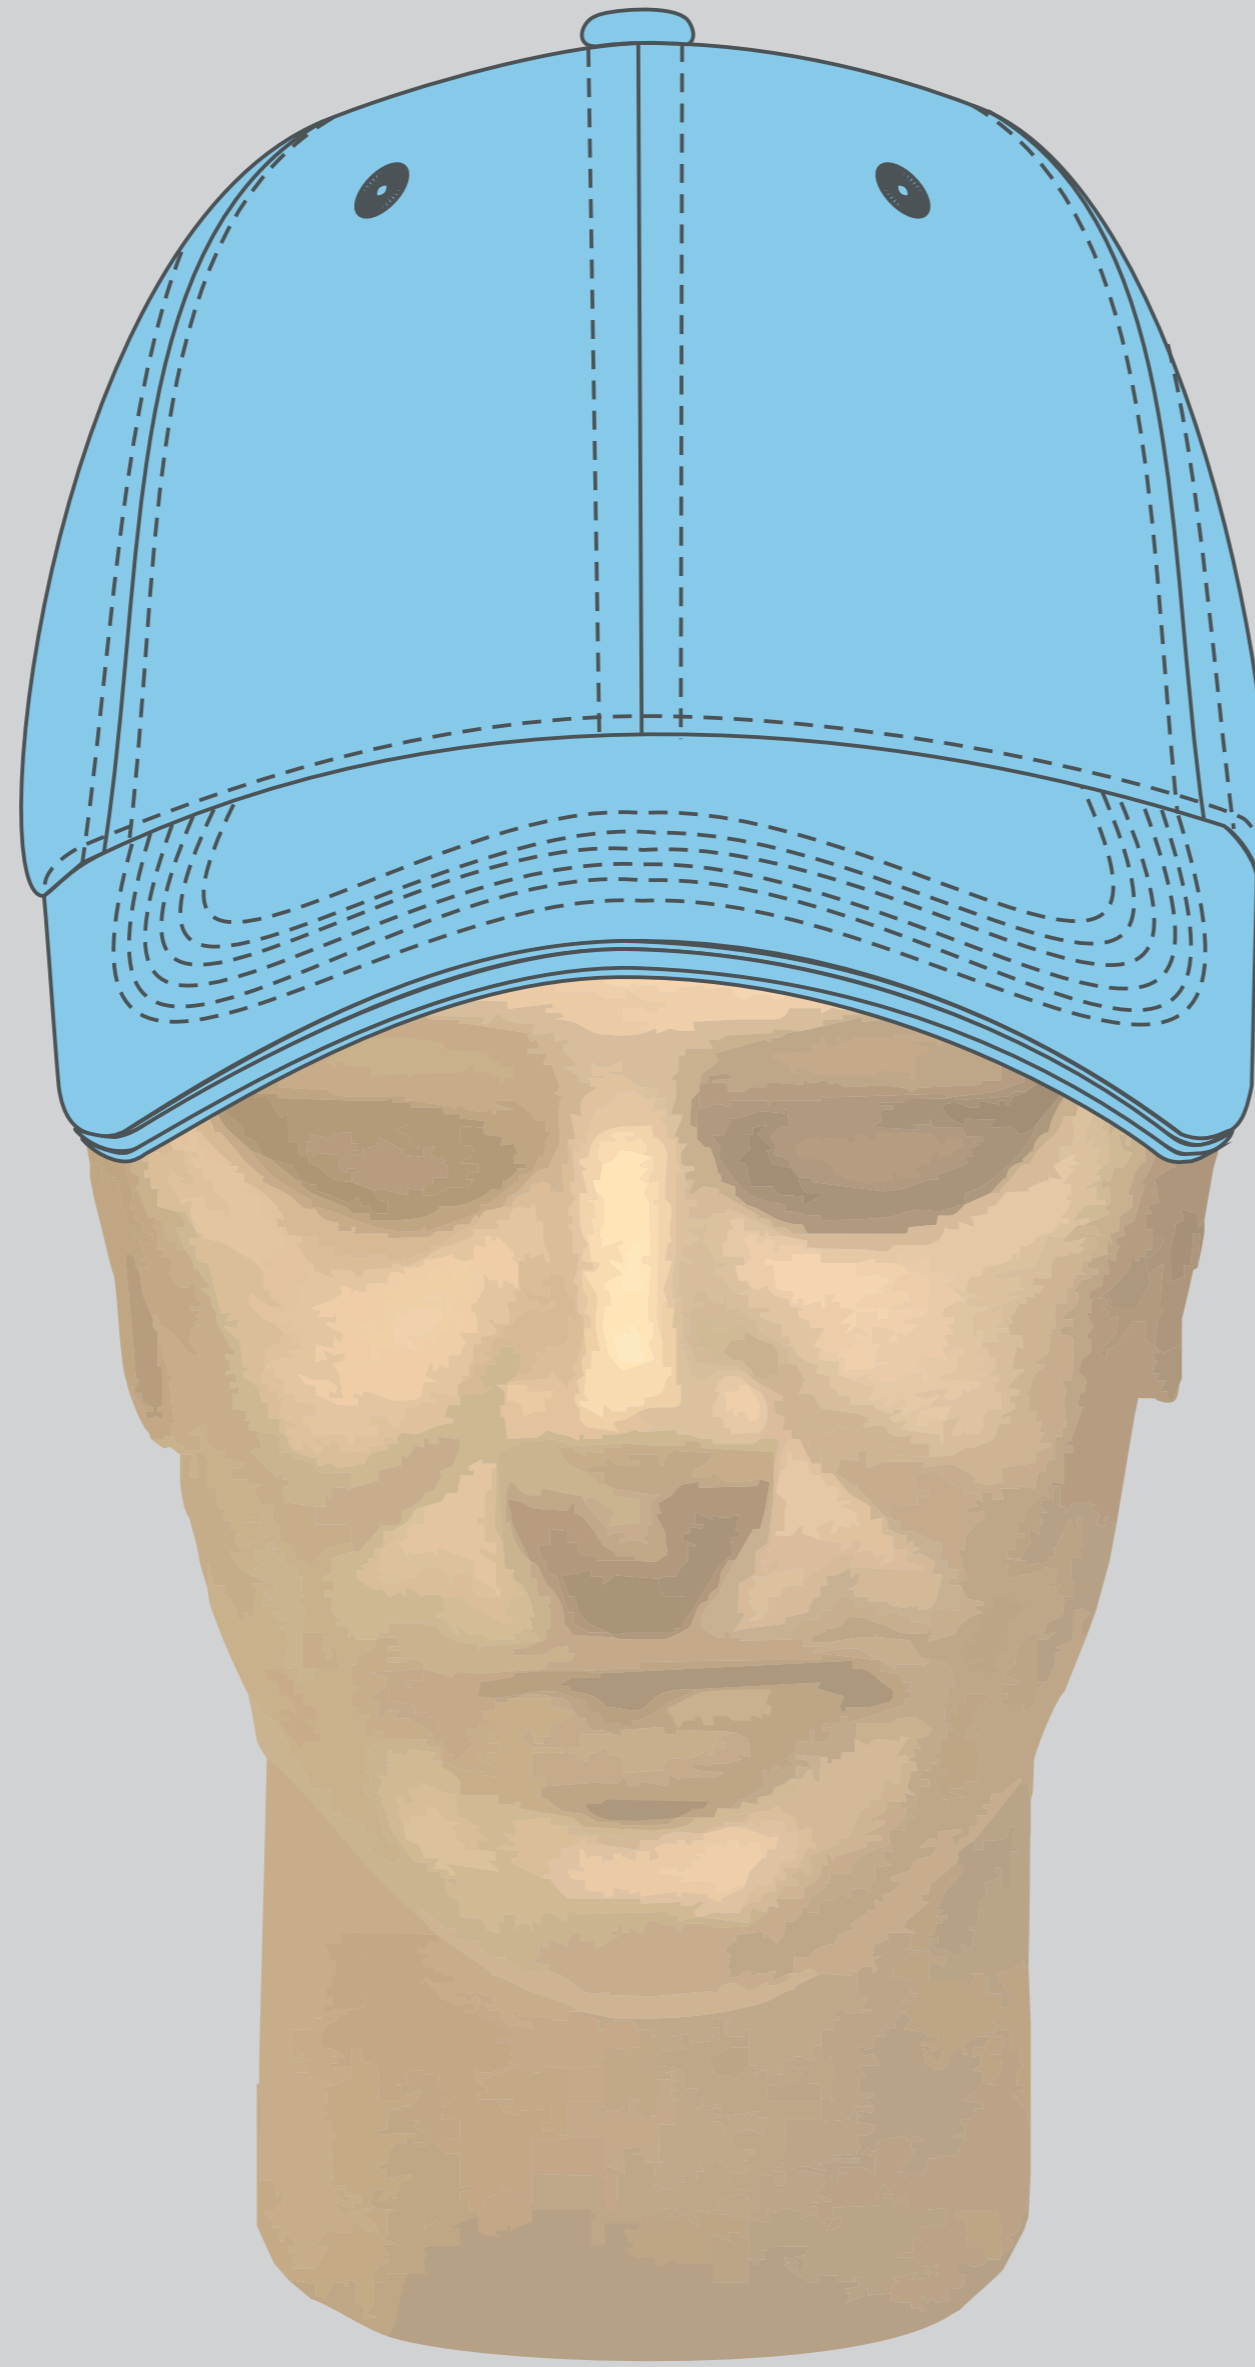

Impression of end result

Colour(s) of item: light blue

- 1)
Colour(s) of embroidery: XXX
Size of embroidery: 100 x XX mm
Position of embroidery: front

- 2)
Colour(s) of embroidery: XXX
Size of embroidery: 90 x 25 mm
Position of embroidery: back

Extra information:

XXX

100%

Artwork

1)

2)