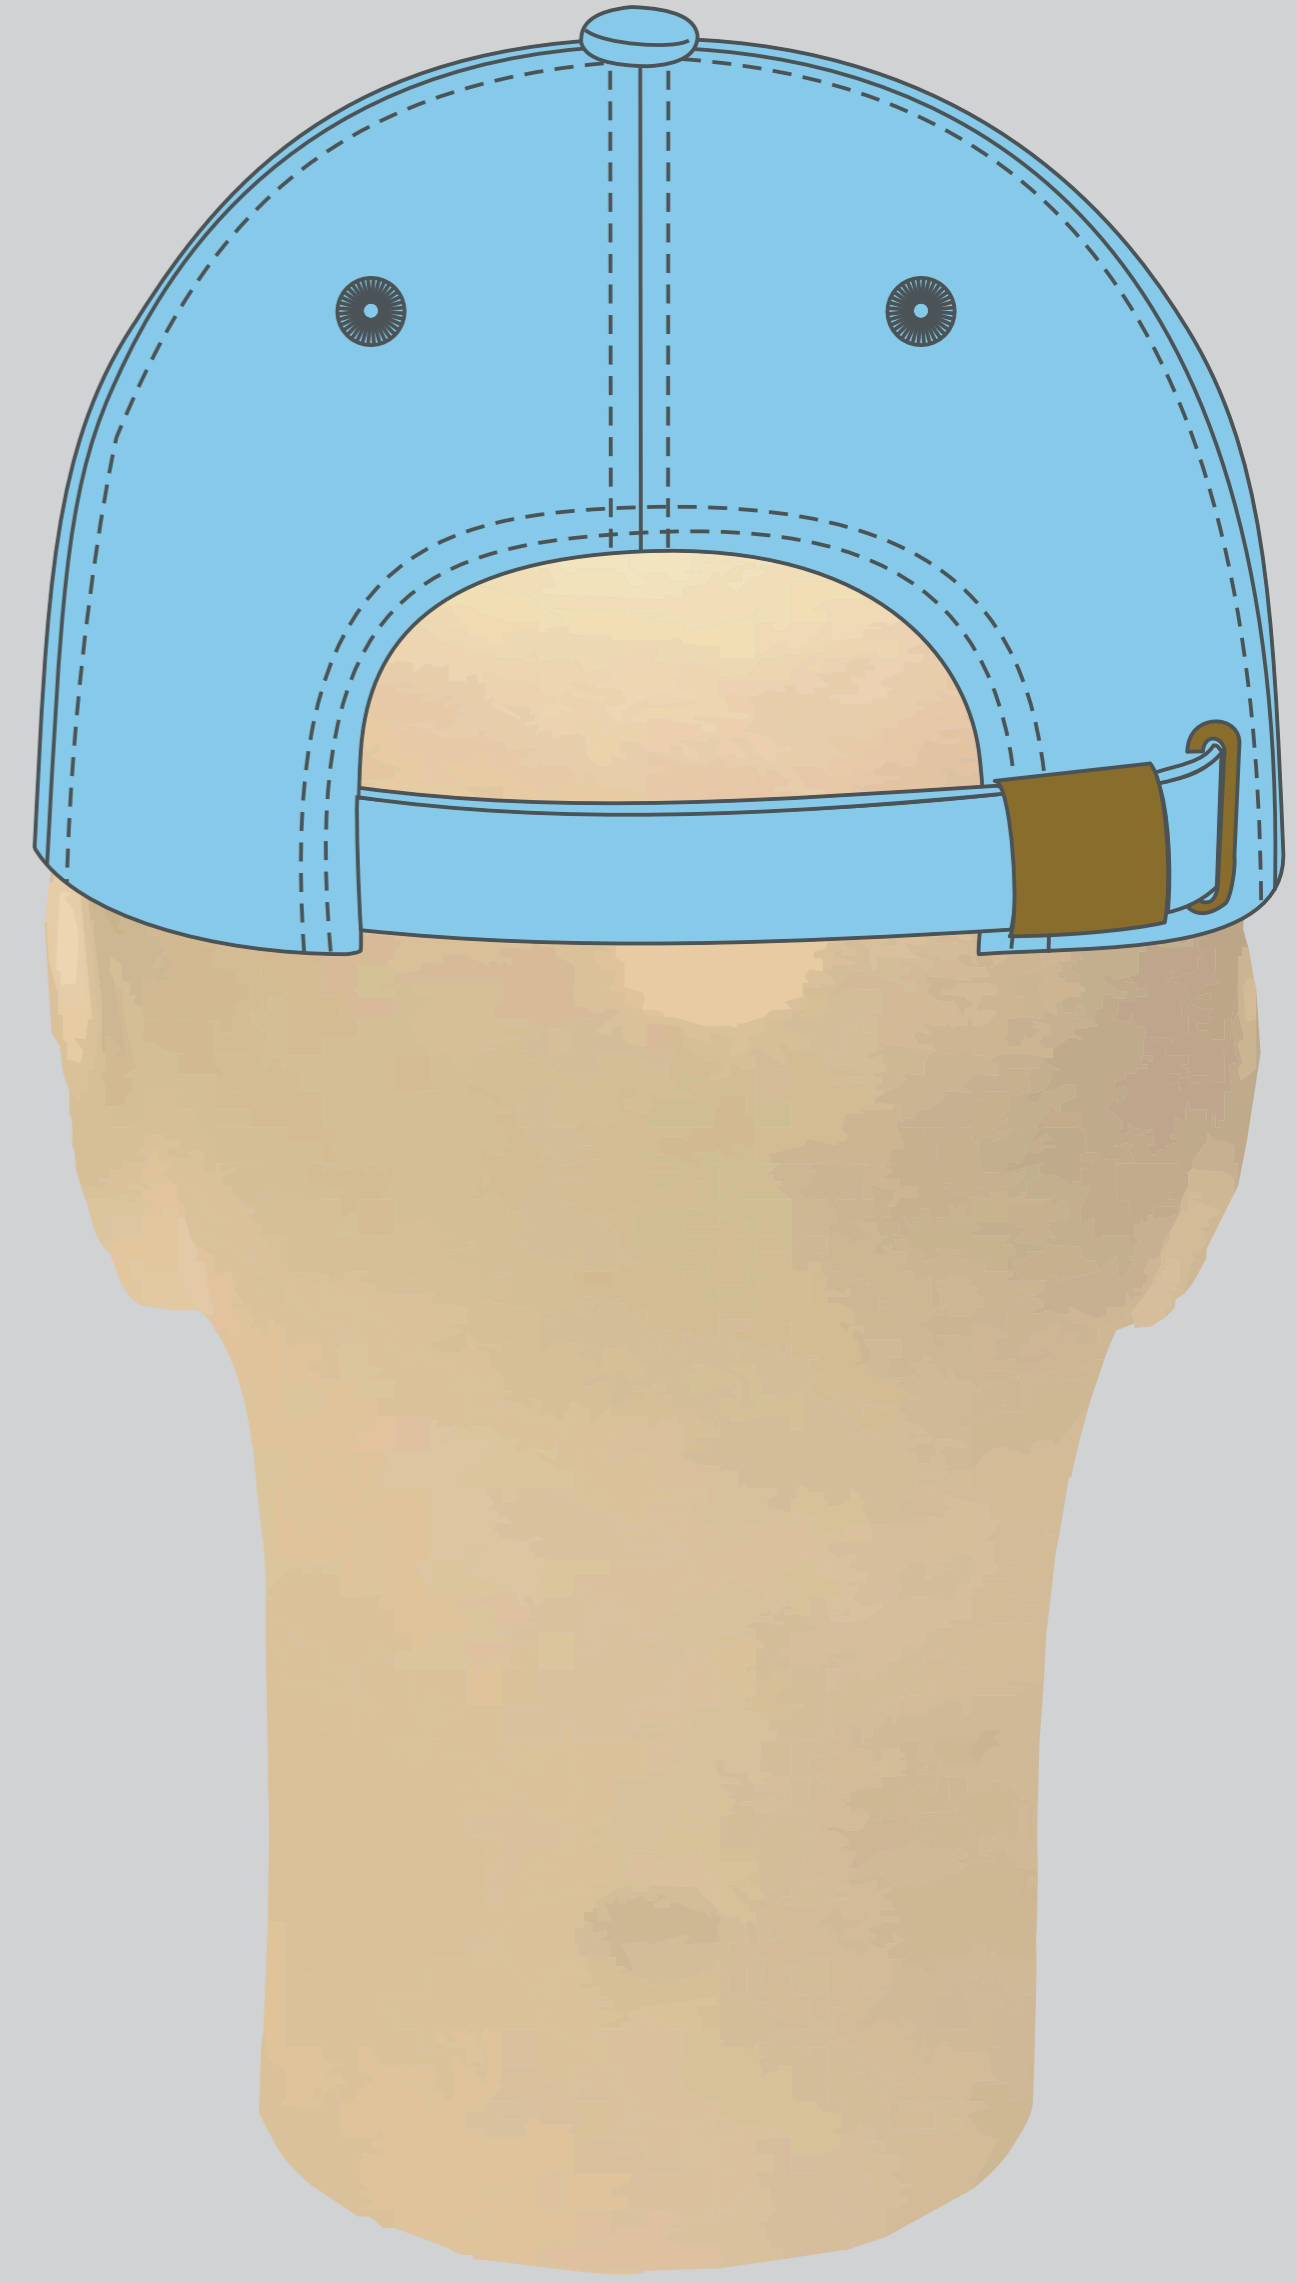

Impression of end result

Colour(s) of item: light blue

- 1)
Colour(s) of embroidery: XXX
Size of embroidery: 100 x XX mm
Position of embroidery: front

- 2)
Colour(s) of embroidery: XXX
Size of embroidery: 90 x 25 mm
Position of embroidery: back

Extra information:

XXX

100%

Artwork

1)

2)