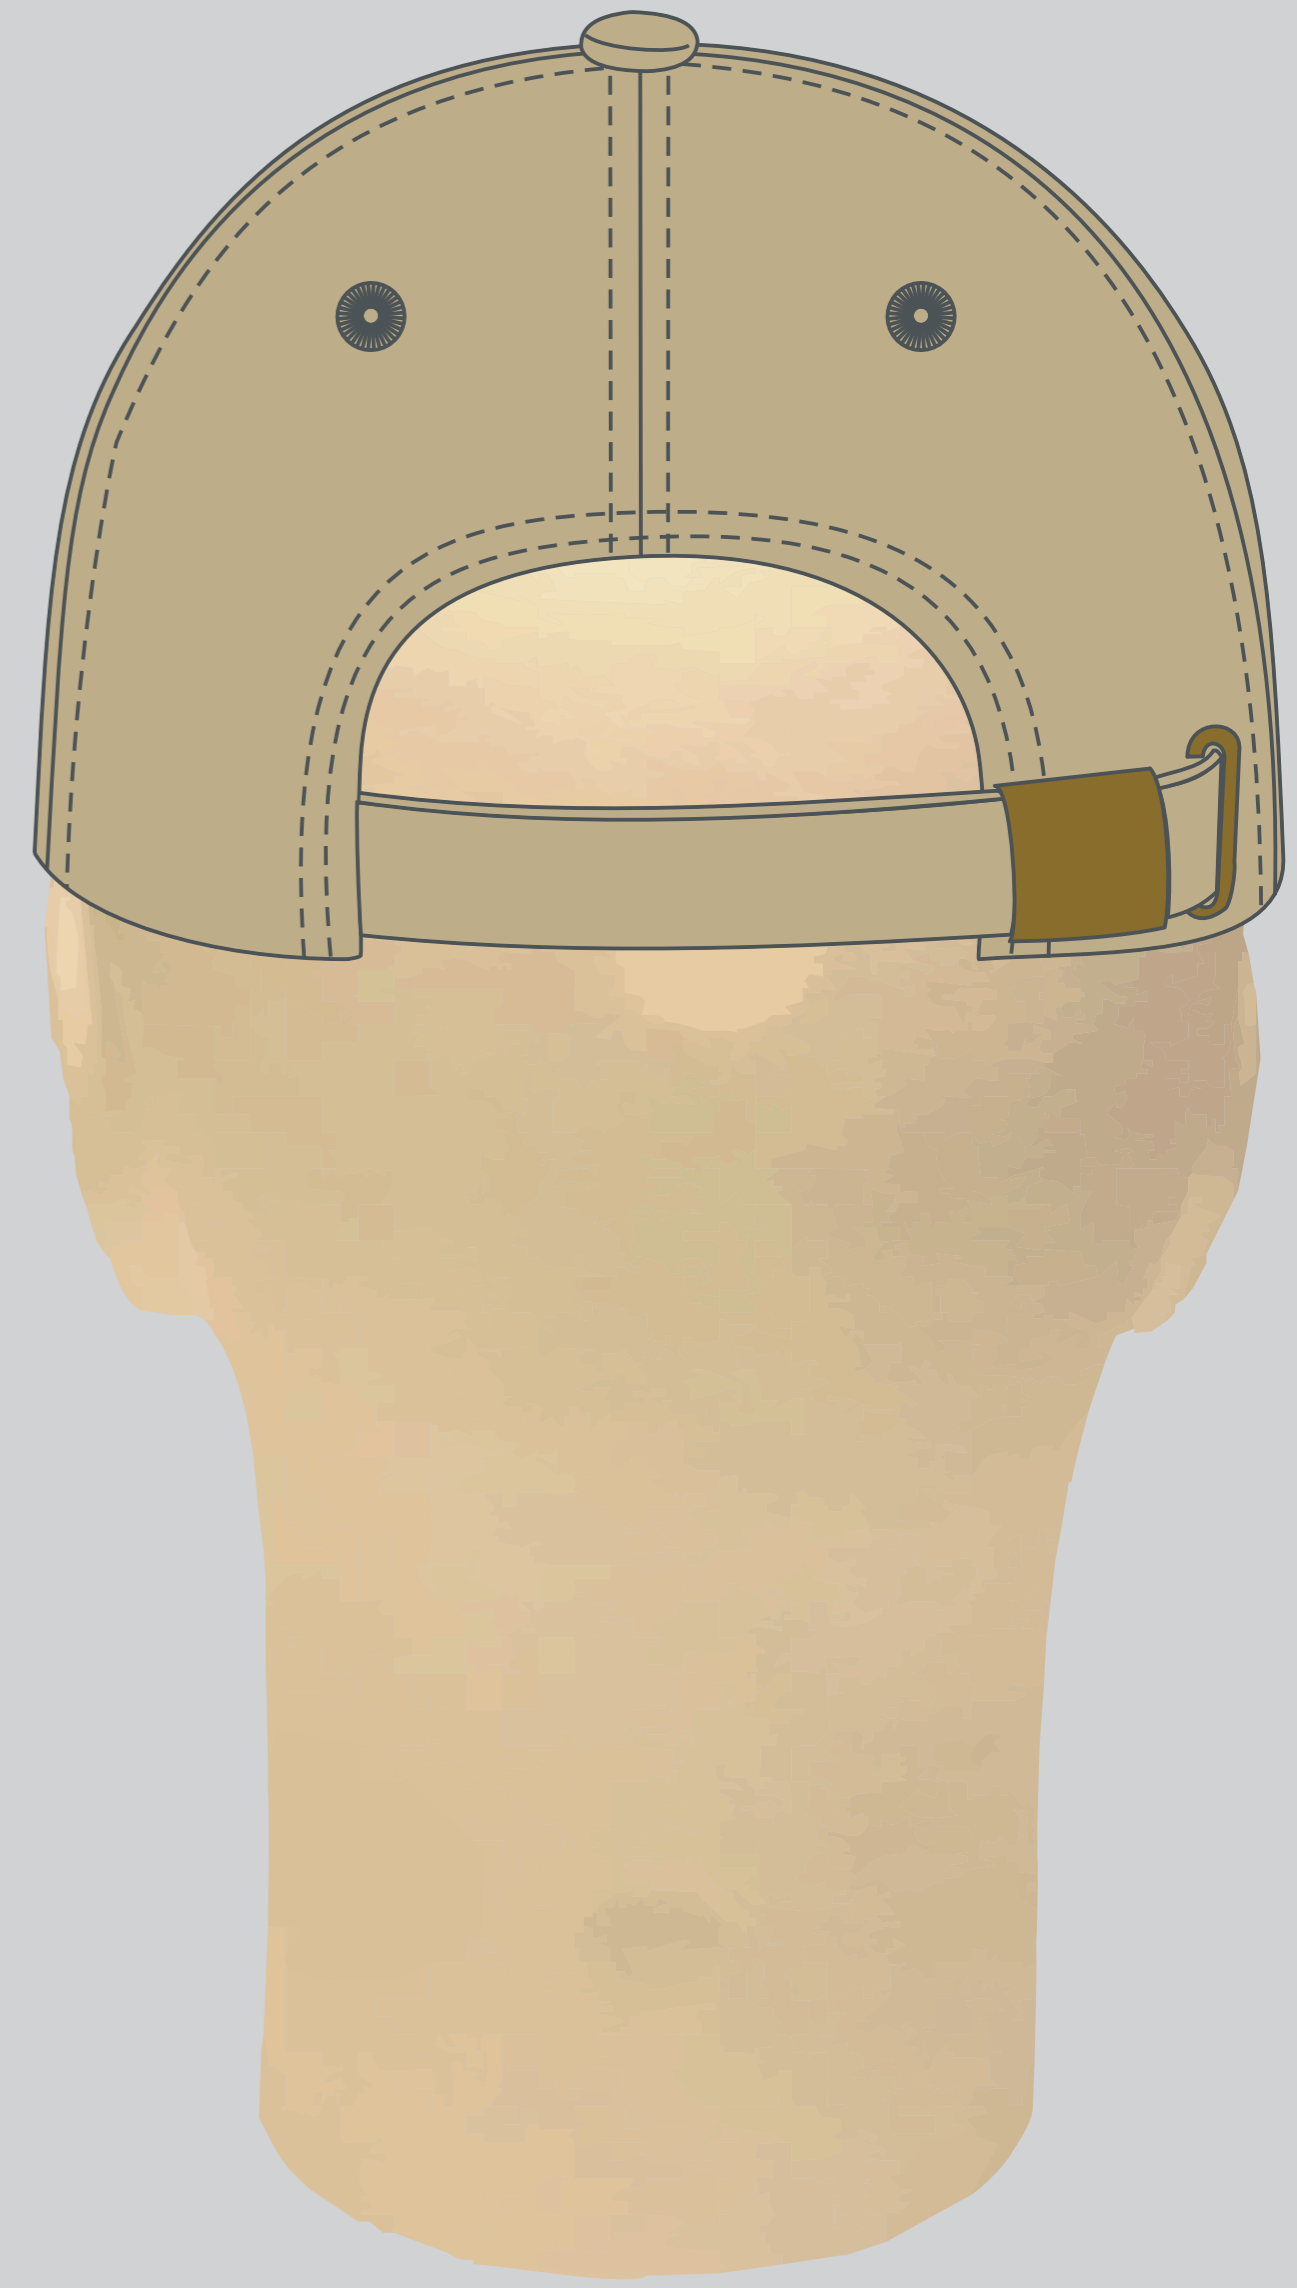

Impression of end result

Colour(s) of item: khaki

- 1)
Colour(s) of embroidery: XXX
Size of embroidery: 100 x XX mm
Position of embroidery: front

- 2)
Colour(s) of embroidery: XXX
Size of embroidery: 90 x 25 mm
Position of embroidery: back

Extra information:

XXX

100%

Artwork

1)

2)