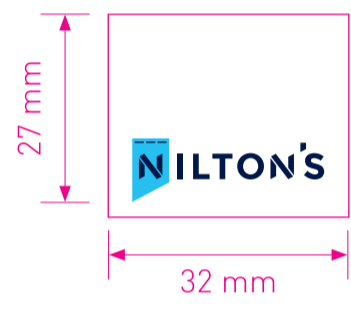

Impression of end result

Colour(s) of cap: black

Colour(s) of imprint: XXX

Size of imprint: 80 x 40 mm

Position of imprint: front

Colour(s) of embroidery: XXX

Size of embroidery: 80 x 40 mm

Position of embroidery: front

Extra information:

XXX

100%

Artwork