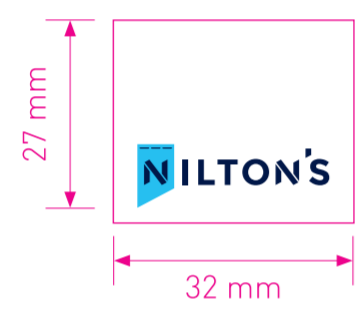

Impression of end result

Colour(s) of cap: dark grey

Colour(s) of imprint: XXX

Size of imprint: 80 x 40 mm

Position of imprint: front

Colour(s) of embroidery: XXX

Size of embroidery: 80 x 40 mm

Position of embroidery: front

Extra information:

XXX

Artwork